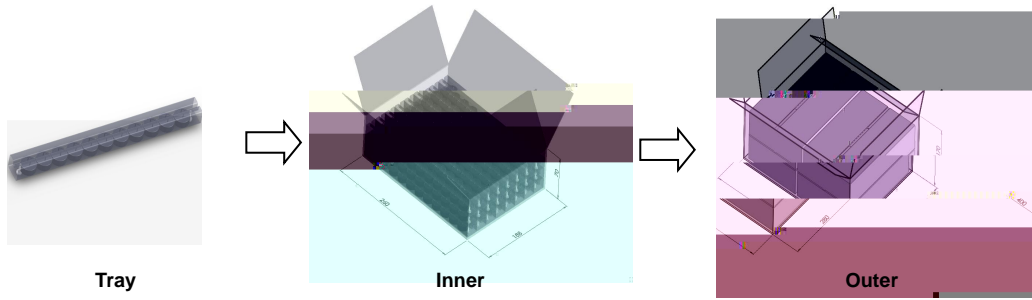

Part Number	Quantity (pcs)		Dimension (LxWxH) mm		Total weight

Terminal: V

Size:

Packing:

Packing method

How to order

GTSE-5R5-104ZC/H/V 1000pcs

Handling Precautions and Guidelines